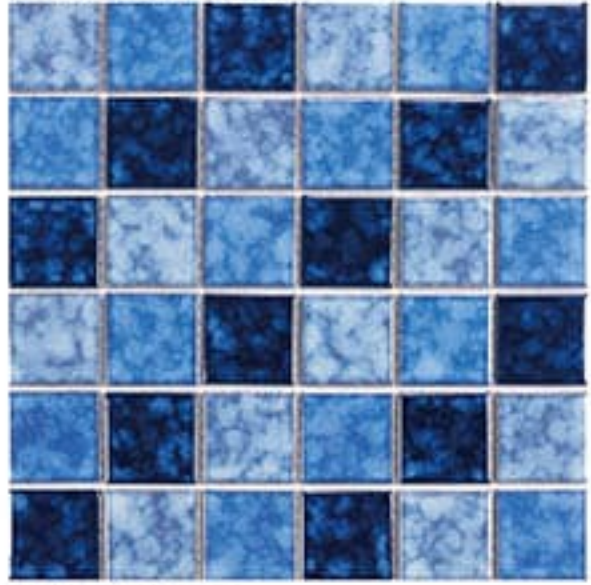

## Mosaic 马赛克

Size: 22.5x145mm, 32.5x145mm

# Mosaic 马赛克

Size: 48x48mm

Flashing, Swimming Pool Mosaic

NO: M48H31

NO: M48H32

NO: M48H33

NO: M4830

NO: M4831