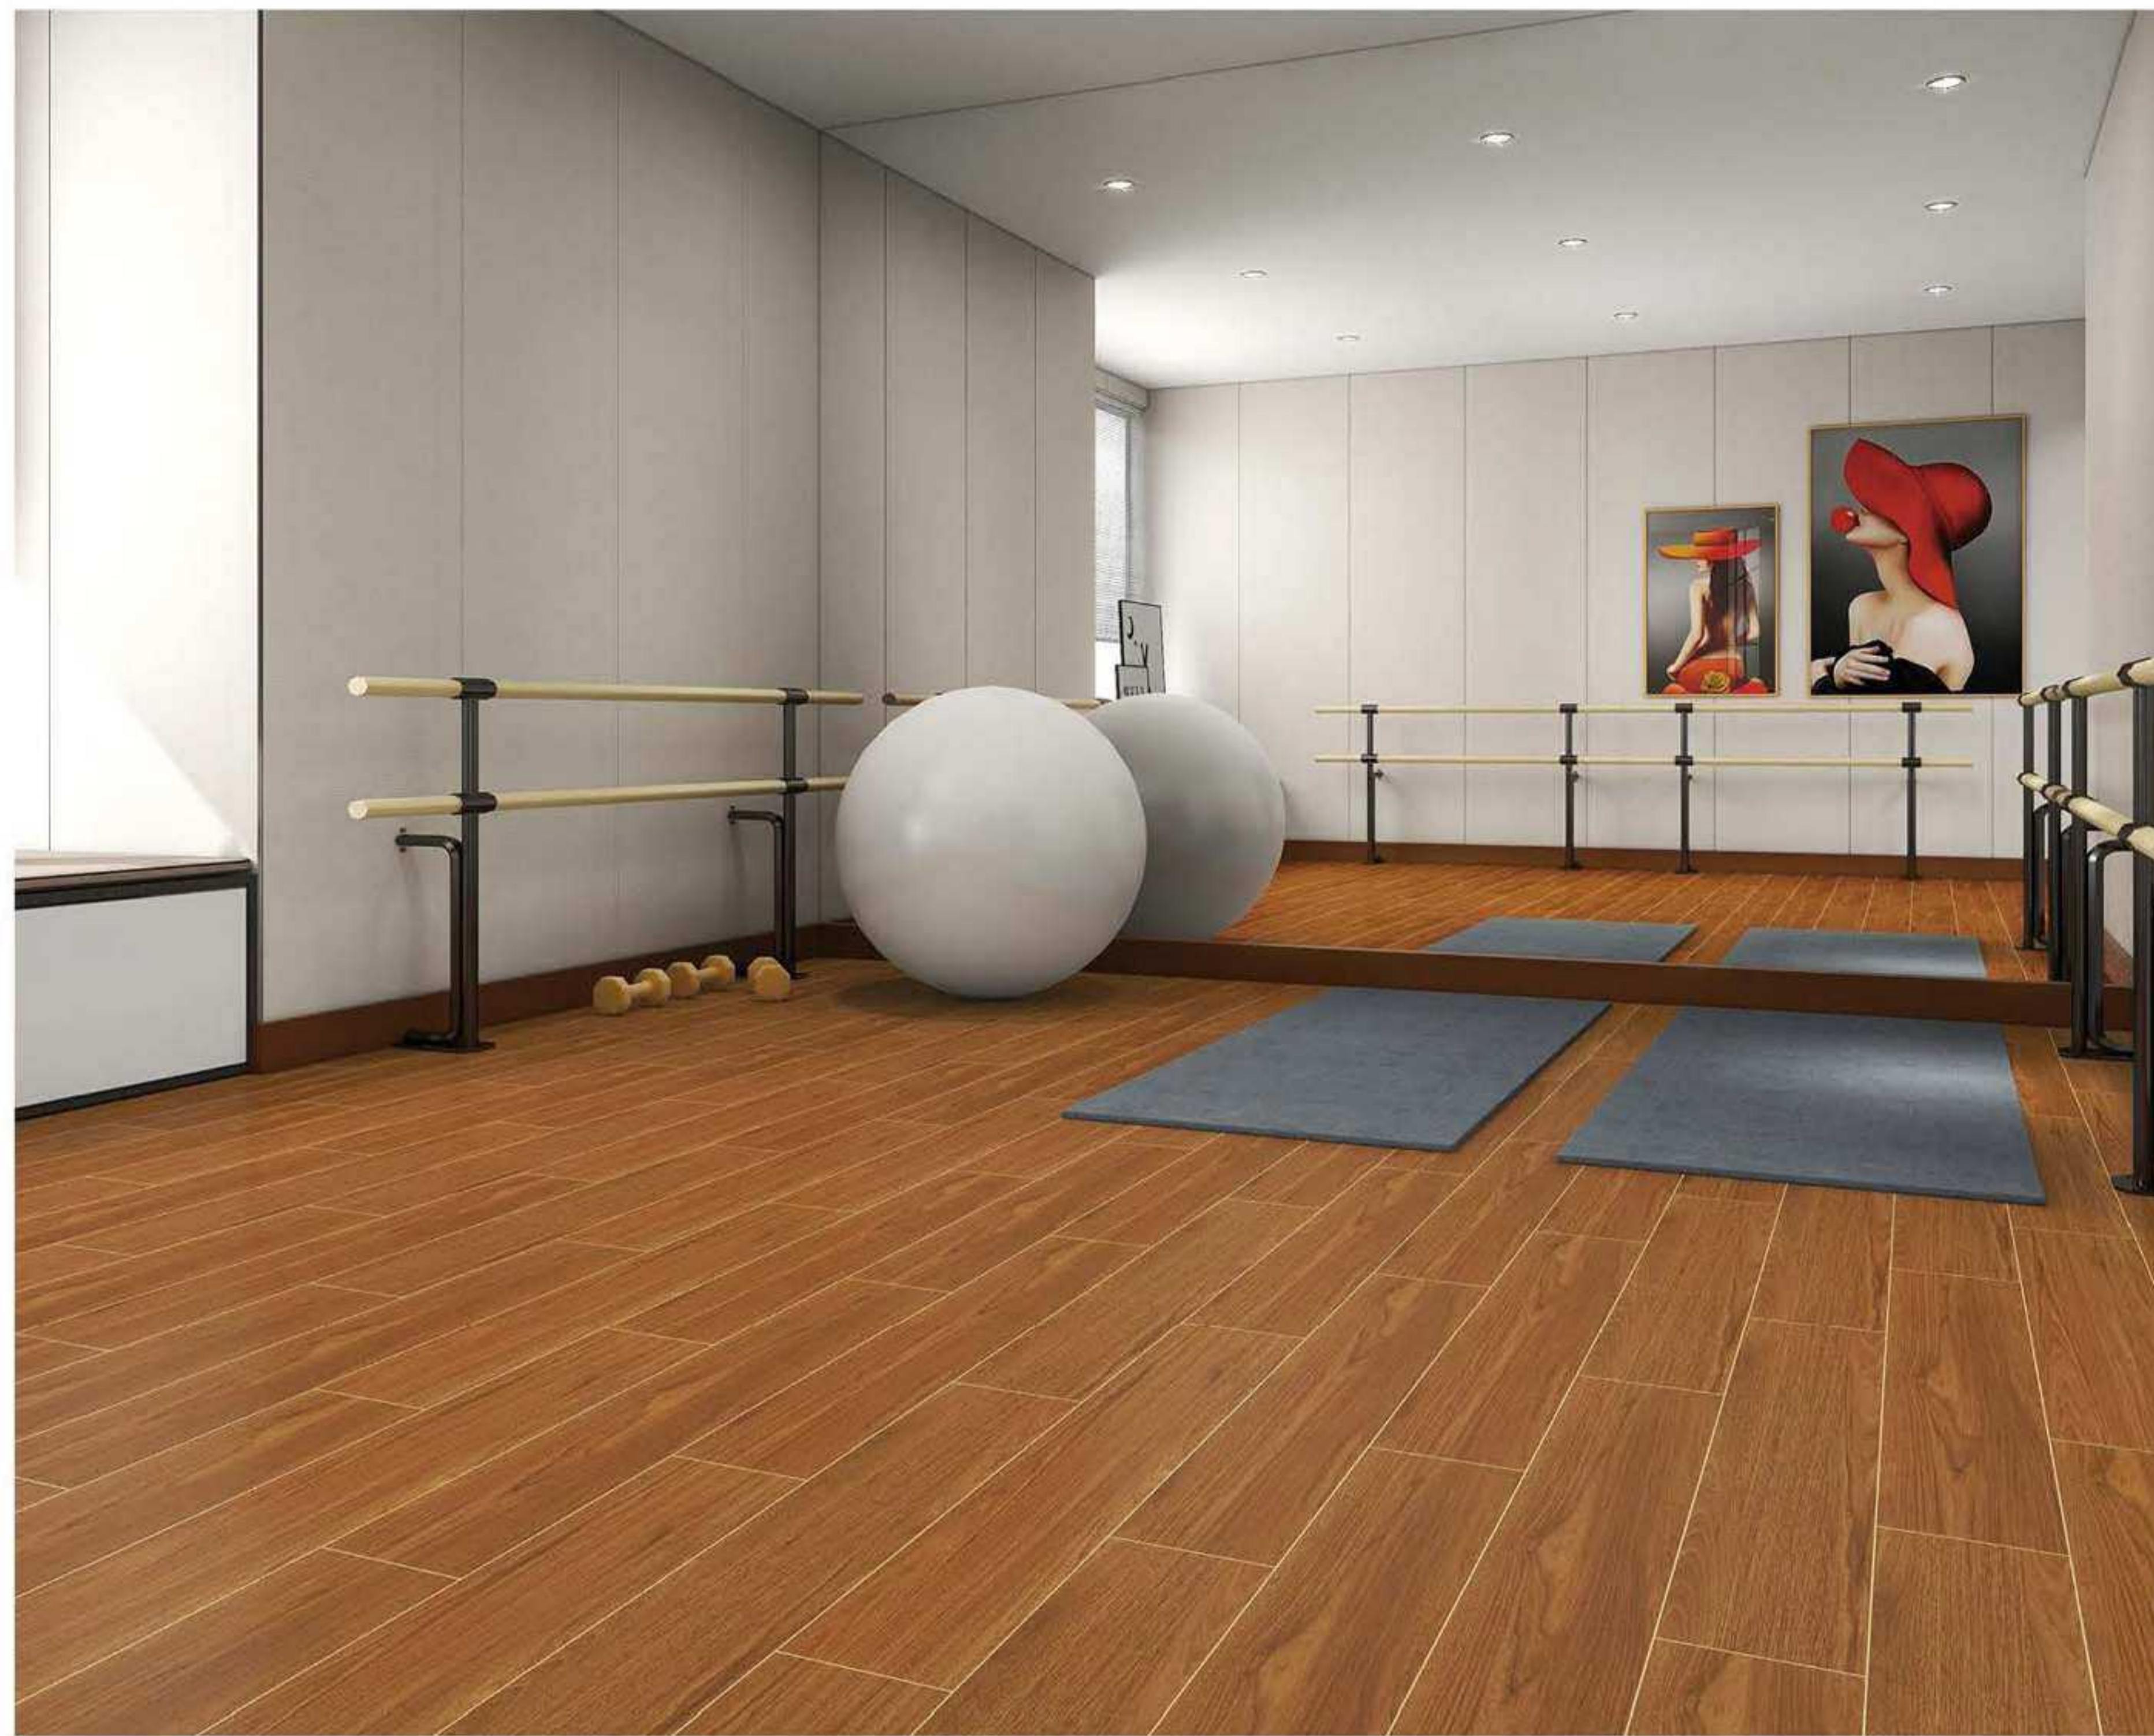

NO: F58

Size: 150x800mm

150x900mm

200x1000mm

200x1200mm

Application

Straight edge porcelain wooden tile

NO: F60